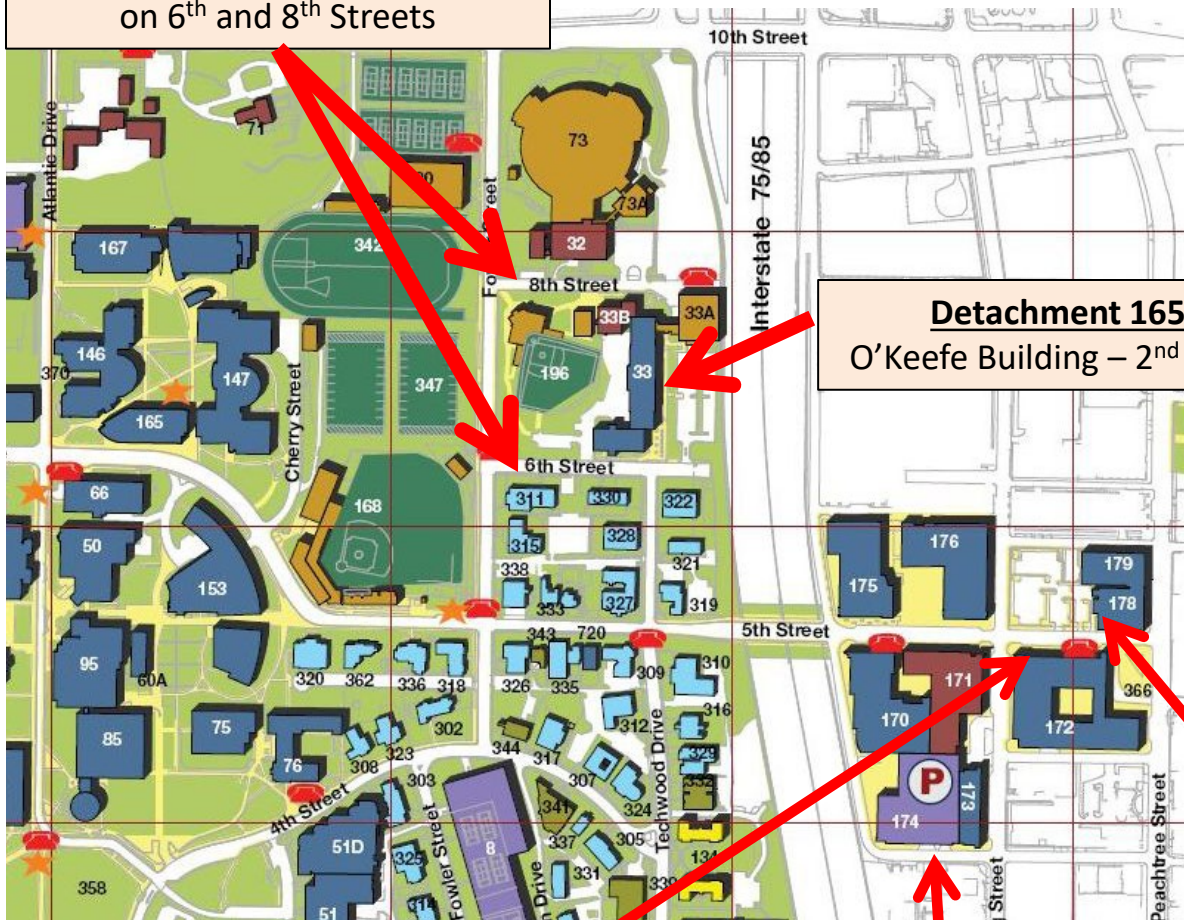

## COURSE REGISTRATION

CRN (Fall/Spring)	Course	Hrs	Title	Day	Location
86394 / 26963	AS 1000	1	Air Force Leadership Lab	Tues & Thurs 0600-0700 & 0815-0945	Various
85473 / 30167	AS 1110/1120	1	Foundations of the AF I/II	Thurs 1000-1100	O'Keefe 2 <sup>nd</sup> Floor
85474 / 30168	AS 2210/2220	1	Evolution of U.S. Air and Space Power I/II	Tues 1000-1100	O'Keefe 2 <sup>nd</sup> Floor
85475 / 30169	AS 3310/3320	1.15	Leadership Studies I/II	Tues & Thurs 1000-1115	O'Keefe 2 <sup>nd</sup> Floor
85476 / 30170	AS 4410/4420	1.15	National Security Affairs/Preparation for Active Duty	Tues & Thurs 1000-1115	O'Keefe 2 <sup>nd</sup> Floor

# AFROTC Det 165 - Buzzcard and Parking Info

**Limited Metered Visitor Parking**  
Located around the Detachment  
on 6<sup>th</sup> and 8<sup>th</sup> Streets

**Detachment 165**  
O'Keefe Building – 2<sup>nd</sup> Floor